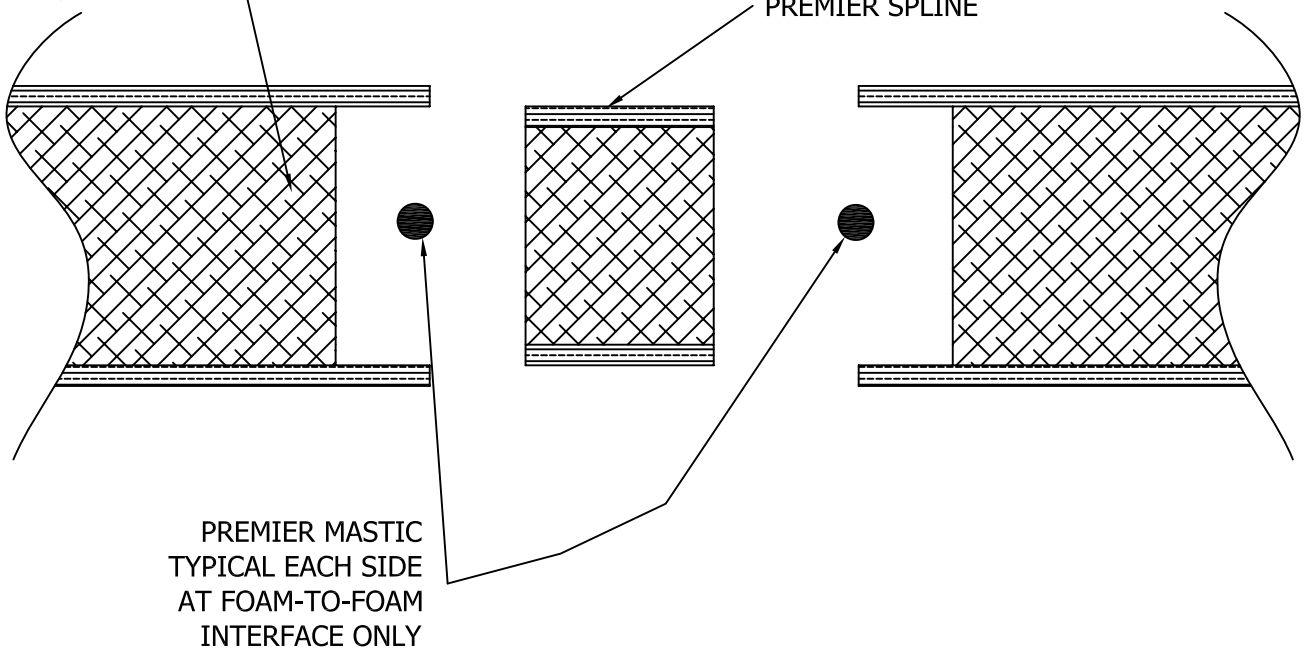

PBS WALL PANEL
DESIGNED AS A
SHEARWALL

PREMIER SPLINE

1/8" GAP

SPLINE CONNECTION FOR SHEARWALLS

PREMIER BUILDING SYSTEMS

11-9-10