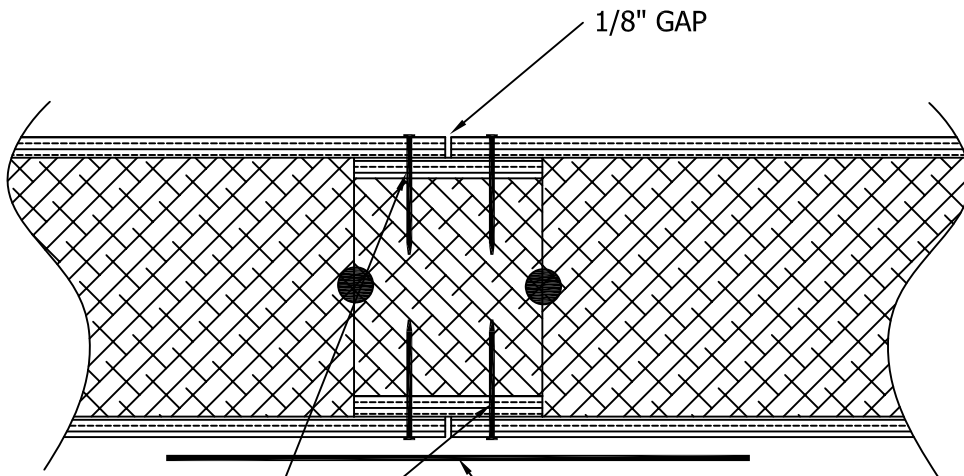

PBS WALL PANEL
DESIGNED AS A
SHEARWALL

PREMIER SPLINE

1/8" GAP

SPLINE CONNECTION FOR SHEARWALLS

PREMIER BUILDING SYSTEMS

11-9-10